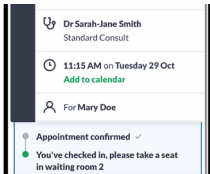

Our clinic has mobile check-in

Download the HotDoc app

Once you arrive at the clinic, follow this process:

1

Click
'Check-In'

2

Verify
identity

3

See place
in queue